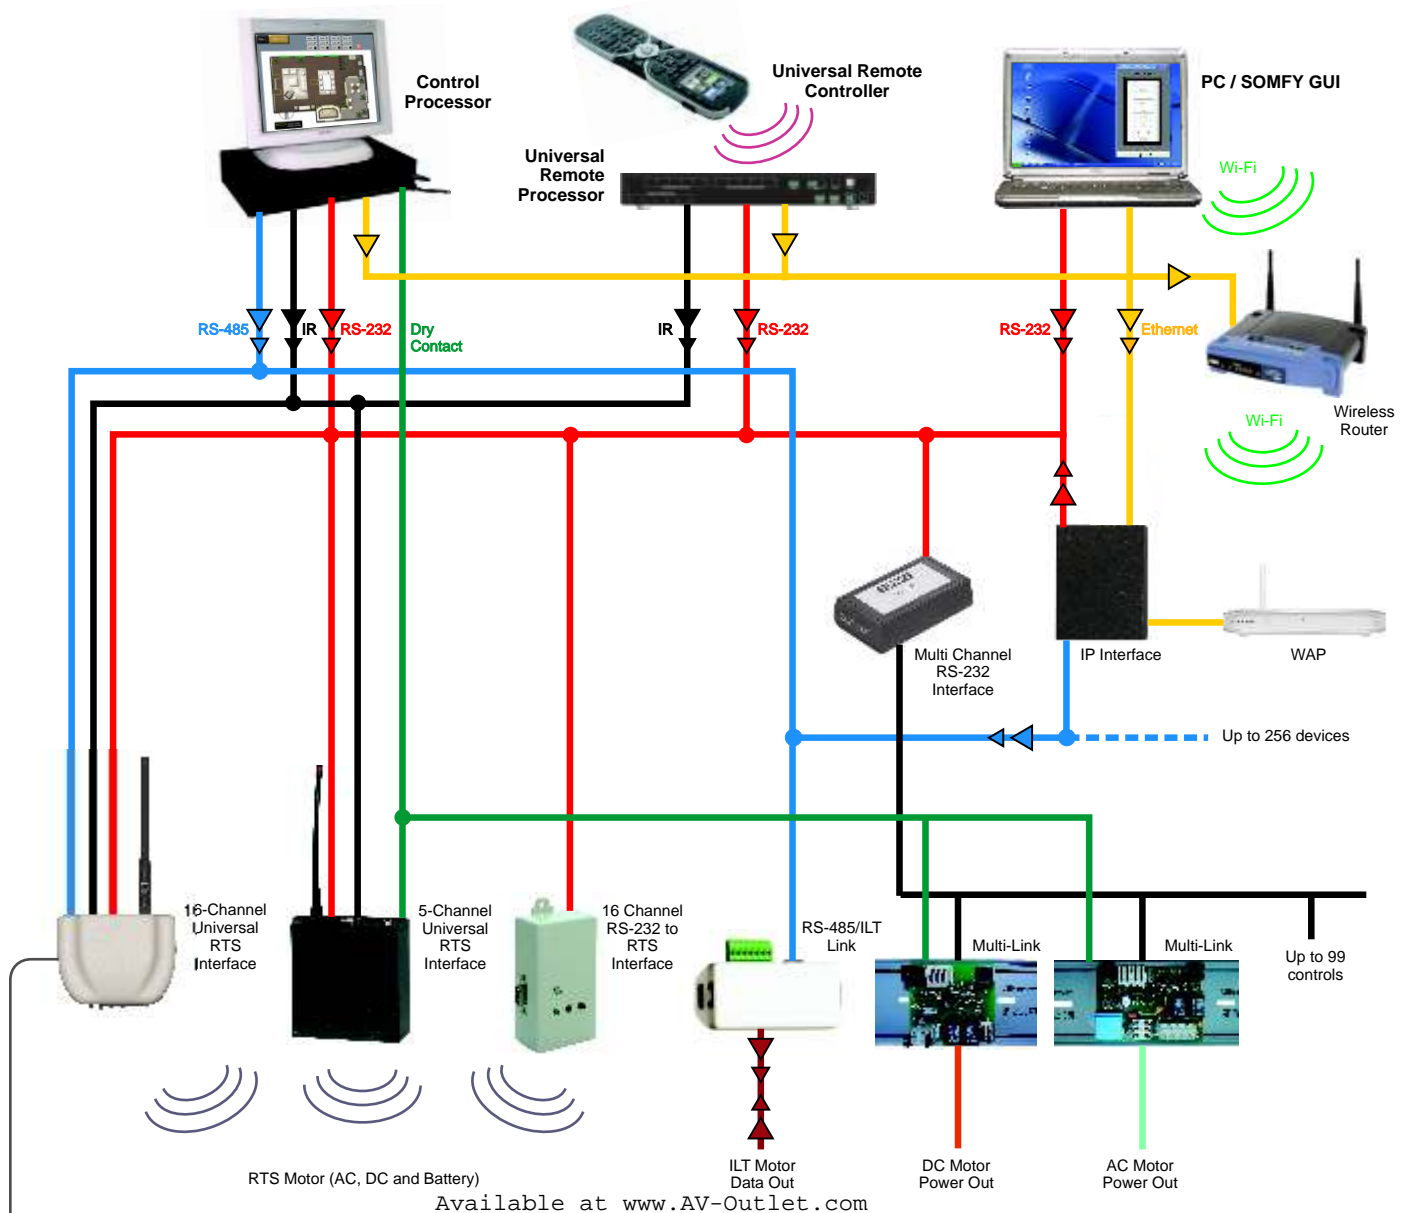

Somfy Motor Control Network

Available at www.AV-Outlet.com