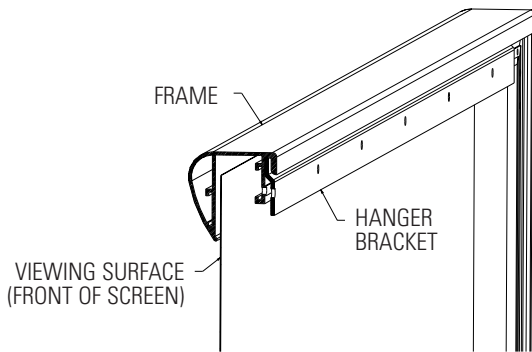

**IMAGER**

**Wall Mounted Video Screen**

- Perfectly flat, permanent wall-mounted screen ideal for video projection.
- Projection fabric is attached to the frame by Velcro™.
- Black powder coated aluminum frame provides a sleek black masking border.

**VIDEO FORMAT**

Viewing Area H x W		Nominal Diagonal		Overall Dimensions		Da-Mat™	High Contrast Da-Mat™	Da-Tex™ (Rear)	Pearl- escent	Cinema Vision	High Contrast Cinema Vision	High Contrast Cinema Perf	Dual Vision	Audio Vision	High Contrast Audio Vision
in.	cm.	in.	cm.	in.	cm.										
36" x 48"	91 x 122	60"	152	40.0625" x 52.0625"	102 x 132	x	x	x	x	x	x	x	x	x	x
43" x 57.5"	109 x 146	72"	183	47.0625" x 61.5625"	120 x 156	x	x	x	x	x	x	x	x	x	x
50.5" x 67"	128 x 170	84"	213	54.5625" x 71.0625"	139 x 180	x	x	x	x	x	x	x	x	x	x
57.5" x 77"	146 x 196	96"	244	61.5625" x 81.0625"	156 x 206	x	x	x	x	x	x	x	x	x	x
60" x 80"	152 x 203	100"	254	64.0625" x 84.0625"	163 x 214	x	x	x	x	x	x	x	x	x	x
72" x 96"	183 x 244	120"	305	76.0625" x 100.0625"	193 x 254	x	x	x	x	x	x	x	x	x	x
90" x 120"	229 x 305	150"	381	94.0625" x 124.0625"	239 x 315	x	x	x	x	x	x	x	x	x	x

**HDTV FORMAT**

Viewing Area H x W		Nominal Diagonal		Overall Dimensions		Da-Mat™	High Contrast Da-Mat™	Da-Tex™ (Rear)	Pearl- escent	Cinema Vision	High Contrast Cinema Vision	High Contrast Cinema Perf	Dual Vision	Audio Vision	High Contrast Audio Vision
in.	cm.	in.	cm.	in.	cm.										
37.5" x 67"	95 x 170	77"	196	41.5625" x 71.0625"	105 x 180	x	x	x	x	x	x	x	x	x	x
45" x 80"	114 x 203	92"	234	49.0625" x 84.0625"	124 x 213	x	x	x	x	x	x	x	x	x	x
52" x 92"	132 x 234	106"	269	56.0625" x 96.0625"	142 x 244	x	x	x	x	x	x	x	x	x	x
54" x 96"	137 x 244	110"	279	58.0625" x 100.0625"	147 x 254	x	x	x	x	x	x	x	x	x	x
58" x 104"	147 x 264	119"	302	62.0625" x 108.0625"	158 x 274	x	x	x	x	x	x	x	x	x	x
65" x 116"	165 x 295	133"	338	69.0625" x 120.0625"	175 x 305	x	x	x	x	x	x	x	x	x	x
78" x 139"	198 x 353	159"	404	83.0625" x 143.0625"	211 x 363	x	x	x	x	x	x	x	x	x	x