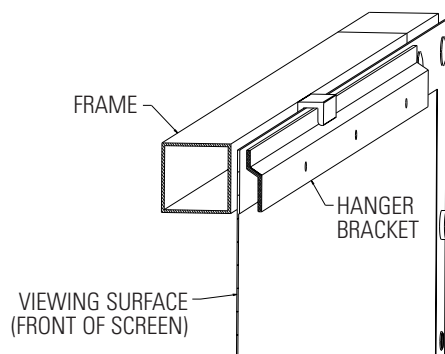

**DA-SNAP**

**Permanent Wall Mount Screen**

- Designed for mounting on the wall or into wall opening.
- Easily attach front or rear projection screen surface with snaps or optional Velcro™.
- Provides a perfectly flat viewing surface for video projection applications.
- Surface mounts to back of black powder coated frame that provides a masking border.