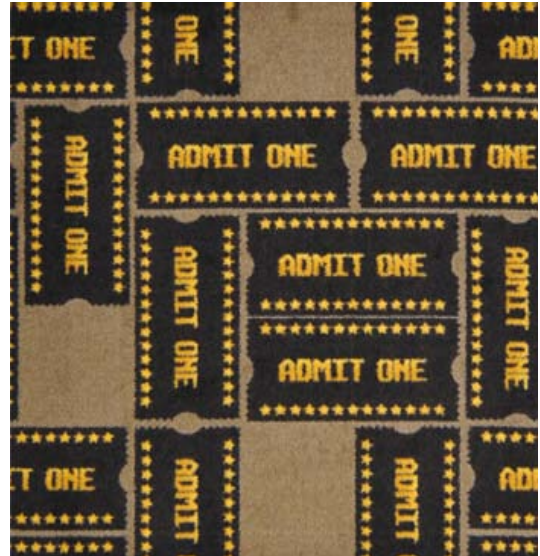

# Admit One® - 1666

Available in broadloom and area rugs

ANY DAY MATINEE

02 BROWN

# Admit One® - 1666

Available in broadloom and area rugs

ANY DAY MATINEE

01 BLACK

[www.AV-Outlet.com](http://www.AV-Outlet.com)

02 BROWN

03 BURGUNDY

04 BLUE

## SIZE OPTIONS

- B - 3'10" X 5'4"
- C - 5'4" X 7'8"
- D - 7'8" X 10'9"
- G - 10'9" X 13'2"
- W - 13'6" Broadloom  
(40.5" x 40.5" repeat)

## BACK OPTIONS

- Actionbac® (standard)
- KangaTRAC® Polyurethane<sup>1</sup>