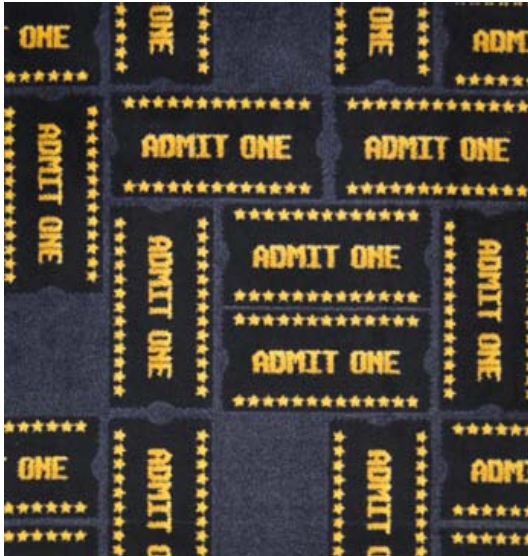

# Admit One® - 1666

Available in broadloom and area rugs

ANY DAY MATINEE

02 BROWN

# Admit One® - 1666

Available in broadloom and area rugs

ANY DAY MATINEE

01 BLACK

[www.AV-Outlet.com](http://www.AV-Outlet.com)

02 BROWN

03 BURGUNDY

04 BLUE

## SIZE OPTIONS

- B - 3'10" X 5'4"
- C - 5'4" X 7'8"
- D - 7'8" X 10'9"
- G - 10'9" X 13'2"
- W - 13'6" Broadloom  
(40.5" x 40.5" repeat)

## BACK OPTIONS

- Actionbac® (standard)
- KangaTRAC® Polyurethane<sup>1</sup>