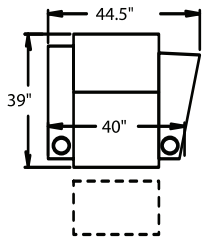

5300 - Straight Arm LF, WAW®, TM®, Rec
5301 - Straight Arm LF, WAW®, PR®, Rec
H. 44.5" W. 32.5" OD. 39"

5400 - Armless, WAW®, TM®, Rec
5401 - Armless, WAW®, PR®, Rec
H. 44.5" W. 26" OD. 39"

6700 - Armless, WAW®, TM®, Love Seat
6701 - Armless, WAW®, PR®, Love Seat
H. 44.5" W. 50" OD. 39"

CURVED

5240 - LF Wedge Arm/RF Straight Arm, WAW®, TM®, Rec
5241 - LF Wedge Arm/RF Straight Arm, WAW®, PR®, Rec
H. 44.5" W. 44.5" OD. 39"

5340 - Wedge Arm RF/LF Straight Arm, WAW®, TM®, Rec
5341 - Wedge Arm RF/LF Straight Arm, WAW®, PR®, Rec
H. 44.5" W. 44.5" OD. 39"

WAW® = Wallaway®
 TM® = TouchMotion®
 PR® = PowerRecline®
 REC = Recliner

44.5" BACK HEIGHT

3900 RECLINER
3901 POWER RECLINE

5300 LF ARM
RECLINER
5301 LF ARM
POWER RECLINE

5340 CONSOLE
5341 CONSOLE
POWER RECLINE