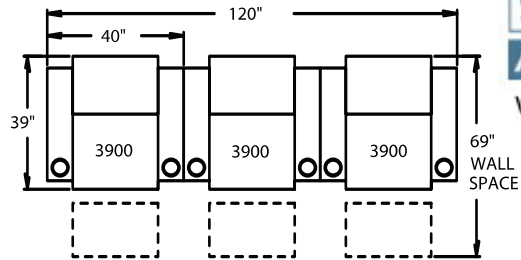

WAW® = Wallaway®
 TM® = TouchMotion®
 PR® = PowerRecline®
 REC = Recliner

44.5" BACK HEIGHT

3900 RECLINER
3901 POWER RECLINE

5300 LF ARM
RECLINER
5301 LF ARM
POWER RECLINE

5340 CONSOLE
5341 CONSOLE
POWER RECLINE

5400 ARMLESS
RECLINER
5401 ARMLESS
POWER RECLINE

5440 CONSOLE
5441 CONSOLE
POWER RECLINE

5200 RF ARM
RECLINER
5201 RF ARM
POWER RECLINE

5240 CONSOLE
RECLINER
5241 CONSOLE
POWER RECLINE

6700 ARMLESS
LOVE SEAT
6701 ARMLESS LOVE SEAT
POWER RECLINE