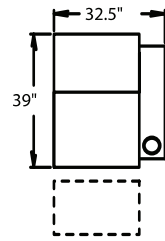

5300 - Straight Arm LF, WAW®, TM®, Rec
5301 - Straight Arm LF, WAW®, PR®, Rec
H. 44.5" W. 32.5" OD. 39"

5400 - Armless, WAW®, TM®, Rec
5401 - Armless, WAW®, PR®, Rec
H. 44.5" W. 26" OD. 39"

6700 - Armless, WAW®, TM®, Love Seat
6701 - Armless, WAW®, PR®, Love Seat
H. 44.5" W. 50" OD. 39"

CURVED

5240 - LF Wedge Arm/RF Straight Arm, WAW®, TM®, Rec
5241 - LF Wedge Arm/RF Straight Arm, WAW®, PR®, Rec
H. 44.5" W. 44.5" OD. 39"

5340 - Wedge Arm RF/LF Straight Arm, WAW®, TM®, Rec
5341 - Wedge Arm RF/LF Straight Arm, WAW®, PR®, Rec
H. 44.5" W. 44.5" OD. 39"

WAW® = Wallaway®
 TM® = TouchMotion®
 PR® = PowerRecline®
 REC = Recliner

44.5" BACK HEIGHT

3900 RECLINER
3901 POWER RECLINE

5300 LF ARM
RECLINER
5301 LF ARM
POWER RECLINE

5340 CONSOLE
5341 CONSOLE
POWER RECLINE

5400 ARMLESS
RECLINER
5401 ARMLESS
POWER RECLINE

5440 CONSOLE
5441 CONSOLE
POWER RECLINE

5200 RF ARM
RECLINER
5201 RF ARM
POWER RECLINE

5240 CONSOLE
RECLINER
5241 CONSOLE
POWER RECLINE

6700 ARMLESS
LOVE SEAT
6701 ARMLESS LOVE SEAT
POWER RECLINE