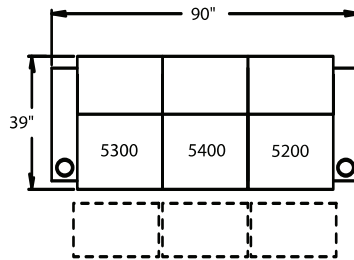

WAW® = Wallaway®
 TM® = TouchMotion®
 PR® = PowerRecline®
 REC = Recliner

44.5" BACK HEIGHT

3900 RECLINER
3901 POWER RECLINE

5300 LF ARM
RECLINER
5301 LF ARM
POWER RECLINE

5340 CONSOLE
5341 CONSOLE
POWER RECLINE

5400 ARMLESS
RECLINER
5401 ARMLESS
POWER RECLINE

5440 CONSOLE
5441 CONSOLE
POWER RECLINE

5200 RF ARM
RECLINER
5201 RF ARM
POWER RECLINE

5240 CONSOLE
RECLINER
5241 CONSOLE
POWER RECLINE

6700 ARMLESS
LOVE SEAT
6701 ARMLESS LOVE SEAT
POWER RECLINE