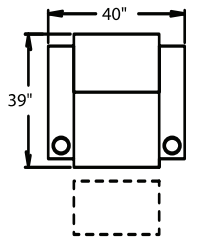

5300 - Straight Arm LF, WAW®, TM®, Rec
5301 - Straight Arm LF, WAW®, PR®, Rec
H. 44.5" W. 32.5" OD. 39"

5400 - Armless, WAW®, TM®, Rec
5401 - Armless, WAW®, PR®, Rec
H. 44.5" W. 26" OD. 39"

6700 - Armless, WAW®, TM®, Love Seat
6701 - Armless, WAW®, PR®, Love Seat
H. 44.5" W. 50" OD. 39"

CURVED

5240 - LF Wedge Arm/RF Straight Arm, WAW®, TM®, Rec
5241 - LF Wedge Arm/RF Straight Arm, WAW®, PR®, Rec
H. 44.5" W. 44.5" OD. 39"

5340 - Wedge Arm RF/LF Straight Arm, WAW®, TM®, Rec
5341 - Wedge Arm RF/LF Straight Arm, WAW®, PR®, Rec
H. 44.5" W. 44.5" OD. 39"

5440 - Wedge Arm RF, WAW®, TM®, Rec
5441 - Wedge Arm RF, WAW®, PR®, Rec
H. 44.5" W. 37" OD. 39"

Available in fabric, suede, vinyl, 100% genuine top grain leather or LeatherPlus.*

* LeatherPlus combines leather and vinyl for value and comfort.

WAW® = Wallaway®
 TM® = TouchMotion®
 PR® = PowerRecline®
 REC = Recliner

44.5" BACK HEIGHT

3900 RECLINER
3901 POWER RECLINE

5300 LF ARM
RECLINER
5301 LF ARM
POWER RECLINE

5340 CONSOLE
5341 CONSOLE
POWER RECLINE