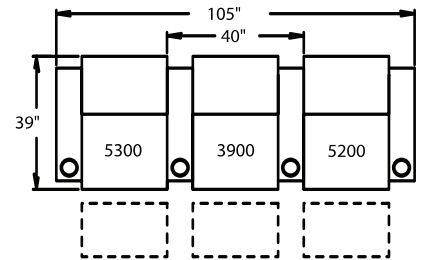

WAW® = Wallaway®
 TM® = TouchMotion®
 PR® = PowerRecline®
 REC = Recliner

44.5" BACK HEIGHT

3900 RECLINER
3901 POWER RECLINE

5300 LF ARM
RECLINER
5301 LF ARM
POWER RECLINE

5340 CONSOLE
5341 CONSOLE
POWER RECLINE

5400 ARMLESS
RECLINER
5401 ARMLESS
POWER RECLINE

5440 CONSOLE
5441 CONSOLE
POWER RECLINE

5200 RF ARM
RECLINER
5201 RF ARM
POWER RECLINE

5240 CONSOLE
RECLINER
5241 CONSOLE
POWER RECLINE

6700 ARMLESS
LOVE SEAT
6701 ARMLESS LOVE SEAT
POWER RECLINE