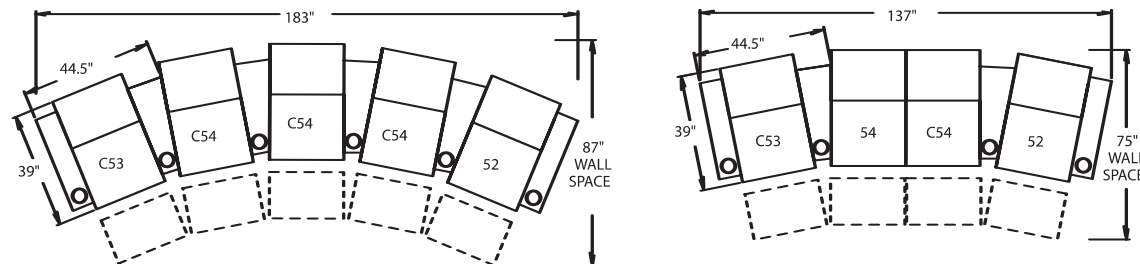

H. 44.5" W. 32.5" OD. 39"

C187-53 - RF Wedge Arm/LF Straight Arm, WAW®, TMII®, Rec

C187-A53 - RF Wedge Arm/LF Straight Arm, WAW®, PR®, Rec

H. 44.5" W. 44.5" OD. 39"

54 - Armless, WAW®, TMII®, Rec

A54 - Armless, WAW®, PR®, Rec

H. 44.5" W. 26" OD. 39"

C187-54 - RF Wedge Arm, WAW®, TMII®, Rec

C187-A54 - RF Wedge Arm, WAW®, PR®, Rec

H. 44.5" W. 37" OD. 39"

87 - Armless, WAW®, TMII®, Love Seat

A87 - Armless, WAW®, PR®, Love Seat

H. 44.5" W. 50" OD. 39"

WAW® = Wallaway®

PR® = PowerRecline®

Rec = Recliner

BERKLINE
Authorized Dealer
www.AV-Outlet.com

187 GROUP
44.5" BACK HEIGHT ON ALL PIECES
OPTION K = BUTTKICKER
OPTION G = LIGHTED CUPHOLDERS

Standard Features: