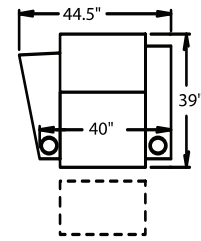

5240 CONSOLE
RECLINER
5241 CONSOLE
POWER RECLINE