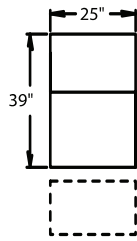

WAW® = Wallaway®
 TM® = TouchMotion®
 PR® = PowerRecline®
 REC = Recliner

44.5" BACK HEIGHT

3900 RECLINER
3901 POWER RECLINE

5300 LF ARM
RECLINER
5301 LF ARM
POWER RECLINE

5340 CONSOLE
5341 CONSOLE
POWER RECLINE

5400 ARMLESS
RECLINER
5401 ARMLESS
POWER RECLINE

5440 CONSOLE
5441 CONSOLE
POWER RECLINE

5200 RF ARM
RECLINER
5201 RF ARM
POWER RECLINE

5240 CONSOLE
RECLINER
5241 CONSOLE
POWER RECLINE

6700 ARMLESS
LOVE SEAT
6701 ARMLESS LOVE SEAT
POWER RECLINE