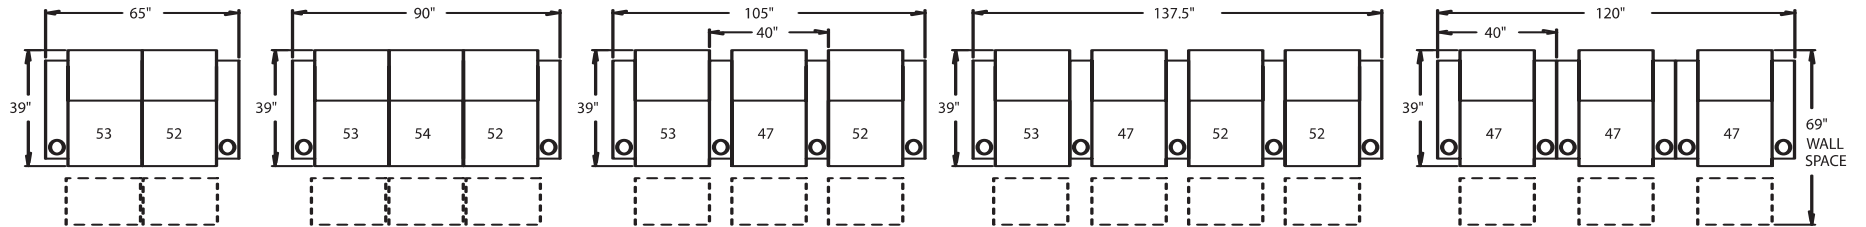

WAW® = Wallaway®

PR® = PowerRecline®

Rec = Recliner

BERKLINE
Authorized Dealer
www.AV-Outlet.com

187 GROUP
44.5" BACK HEIGHT ON ALL PIECES
OPTION K = BUTTKICKER
OPTION G = LIGHTED CUPHOLDERS

Standard Features: