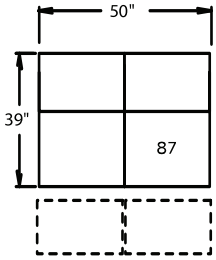

5300 - Straight Arm LF, WAW®, TM®, Rec
5301 - Straight Arm LF, WAW®, PR®, Rec
H. 44.5" W. 32.5" OD. 39"

5400 - Armless, WAW®, TM®, Rec
5401 - Armless, WAW®, PR®, Rec
H. 44.5" W. 26" OD. 39"

6700 - Armless, WAW®, TM®, Love Seat
6701 - Armless, WAW®, PR®, Love Seat
H. 44.5" W. 50" OD. 39"

WAW® = Wallaway®
 TM® = TouchMotion®
 PR® = PowerRecline®
 REC = Recliner

44.5" BACK HEIGHT

3900 RECLINER
3901 POWER RECLINE

5300 LF ARM
RECLINER
5301 LF ARM
POWER RECLINE

5340 CONSOLE
5341 CONSOLE
POWER RECLINE

5400 ARMLESS
RECLINER
5401 ARMLESS
POWER RECLINE

5440 CONSOLE
5441 CONSOLE
POWER RECLINE

5200 RF ARM
RECLINER
5201 RF ARM
POWER RECLINE

5240 CONSOLE
RECLINER
5241 CONSOLE
POWER RECLINE

6700 ARMLESS
LOVE SEAT
6701 ARMLESS LOVE SEAT
POWER RECLINE