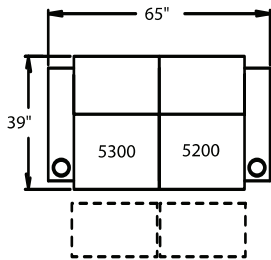

STRAIGHT

3900 - Straight Arm RF/LF, WAW®, TM®, Rec
3901 - Straight Arm RF/LF, WAW®, PR®, Rec
H. 44.5" W. 40" OD. 39"

5200 - Straight Arm RF, WAW®, TM®, Rec
5201 - Straight Arm RF, WAW®, PR®, Rec
H. 44.5" W. 32.5" OD. 39"

5300 - Straight Arm LF, WAW®, TM®, Rec
5301 - Straight Arm LF, WAW®, PR®, Rec
H. 44.5" W. 32.5" OD. 39"

5400 - Armless, WAW®, TM®, Rec
5401 - Armless, WAW®, PR®, Rec
H. 44.5" W. 26" OD. 39"

6700 - Armless, WAW®, TM®, Love Seat
6701 - Armless, WAW®, PR®, Love Seat
H. 44.5" W. 50" OD. 39"

WAW® = Wallaway®
 TM® = TouchMotion®
 PR® = PowerRecline®
 REC = Recliner

44.5" BACK HEIGHT

3900 RECLINER
3901 POWER RECLINE

5300 LF ARM
RECLINER
5301 LF ARM
POWER RECLINE

5340 CONSOLE
5341 CONSOLE
POWER RECLINE

5400 ARMLESS
RECLINER
5401 ARMLESS
POWER RECLINE

5440 CONSOLE
5441 CONSOLE
POWER RECLINE

5200 RF ARM
RECLINER
5201 RF ARM
POWER RECLINE

5240 CONSOLE
RECLINER
5241 CONSOLE
POWER RECLINE

6700 ARMLESS
LOVE SEAT
6701 ARMLESS LOVE SEAT
POWER RECLINE