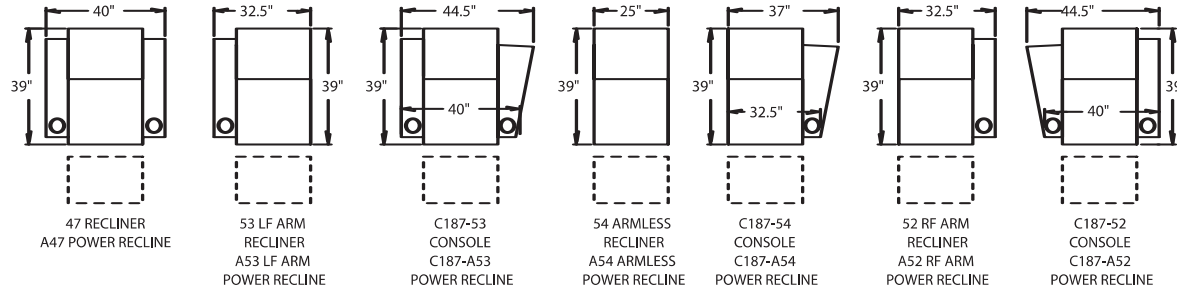

WAW® = Wallaway®

PR® = PowerRecline®

Rec = Recliner

BERKLINE
Authorized Dealer
www.AV-Outlet.com

187 GROUP
44.5" BACK HEIGHT ON ALL PIECES
OPTION K = BUTTKICKER
OPTION G = LIGHTED CUPHOLDERS

Standard Features: