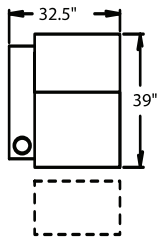

5300 - Straight Arm LF, WAW®, TM®, Rec
5301 - Straight Arm LF, WAW®, PR®, Rec
H. 44.5" W. 32.5" OD. 39"

5400 - Armless, WAW®, TM®, Rec
5401 - Armless, WAW®, PR®, Rec
H. 44.5" W. 26" OD. 39"

6700 - Armless, WAW®, TM®, Love Seat
6701 - Armless, WAW®, PR®, Love Seat
H. 44.5" W. 50" OD. 39"

CURVED

5240 - LF Wedge Arm/RF Straight Arm, WAW®, TM®, Rec
5241 - LF Wedge Arm/RF Straight Arm, WAW®, PR®, Rec
H. 44.5" W. 44.5" OD. 39"

5340 - Wedge Arm RF/LF Straight Arm, WAW®, TM®, Rec
5341 - Wedge Arm RF/LF Straight Arm, WAW®, PR®, Rec
H. 44.5" W. 44.5" OD. 39"

5440 - Wedge Arm RF, WAW®, TM®, Rec
5441 - Wedge Arm RF, WAW®, PR®, Rec
H. 44.5" W. 37" OD. 39"

Available in fabric, suede, vinyl, 100% genuine top grain leather or LeatherPlus.*

* LeatherPlus combines leather and vinyl for value and comfort.

WAW® = Wallaway®
 TM® = TouchMotion®
 PR® = PowerRecline®
 REC = Recliner

44.5" BACK HEIGHT

3900 RECLINER
3901 POWER RECLINE

5300 LF ARM
RECLINER
5301 LF ARM
POWER RECLINE

5340 CONSOLE
5341 CONSOLE
POWER RECLINE