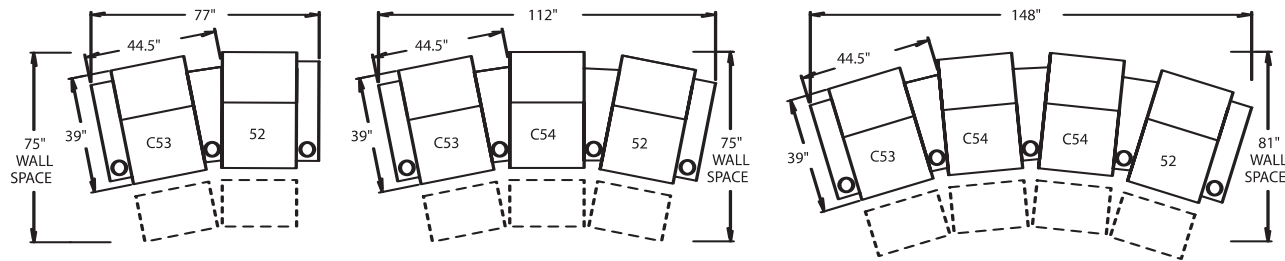

H. 44.5" W. 26" OD. 39"

C187-54 - RF Wedge Arm, WAW®, TMII®, Rec

C187-A54 - RF Wedge Arm, WAW®, PR®, Rec

H. 44.5" W. 37" OD. 39"

87 - Armless, WAW®, TMII®, Love Seat

A87 - Armless, WAW®, PR®, Love Seat

H. 44.5" W. 50" OD. 39"

WAW® = Wallaway®

PR® = PowerRecline®

Rec = Recliner

BERKLINE
Authorized Dealer
www.AV-Outlet.com

187 GROUP
44.5" BACK HEIGHT ON ALL PIECES
OPTION K = BUTTKICKER
OPTION G = LIGHTED CUPHOLDERS

Standard Features: