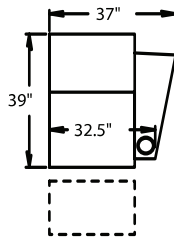

5300 - Straight Arm LF, WAW®, TM®, Rec
5301 - Straight Arm LF, WAW®, PR®, Rec
H. 44.5" W. 32.5" OD. 39"

5400 - Armless, WAW®, TM®, Rec
5401 - Armless, WAW®, PR®, Rec
H. 44.5" W. 26" OD. 39"

6700 - Armless, WAW®, TM®, Love Seat
6701 - Armless, WAW®, PR®, Love Seat
H. 44.5" W. 50" OD. 39"

CURVED

5240 - LF Wedge Arm/RF Straight Arm, WAW®, TM®, Rec
5241 - LF Wedge Arm/RF Straight Arm, WAW®, PR®, Rec
H. 44.5" W. 44.5" OD. 39"

5340 - Wedge Arm RF/LF Straight Arm, WAW®, TM®, Rec
5341 - Wedge Arm RF/LF Straight Arm, WAW®, PR®, Rec
H. 44.5" W. 44.5" OD. 39"

WAW® = Wallaway®
 TM® = TouchMotion®
 PR® = PowerRecline®
 REC = Recliner

44.5" BACK HEIGHT

3900 RECLINER
3901 POWER RECLINE

5300 LF ARM
RECLINER
5301 LF ARM
POWER RECLINE

5340 CONSOLE
5341 CONSOLE
POWER RECLINE

5400 ARMLESS
RECLINER
5401 ARMLESS
POWER RECLINE

5440 CONSOLE
5441 CONSOLE
POWER RECLINE

5200 RF ARM
RECLINER
5201 RF ARM
POWER RECLINE

5240 CONSOLE
RECLINER
5241 CONSOLE
POWER RECLINE

6700 ARMLESS
LOVE SEAT
6701 ARMLESS LOVE SEAT
POWER RECLINE