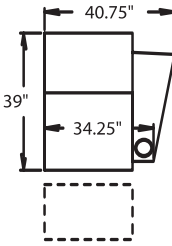

5440 CONSOLE
5441 CONSOLE POWER RECLINE