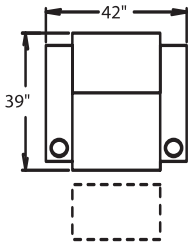

STRAIGHT

3900 - Straight Arm RF/LF, WAW®, TM®, Rec
3901 - Straight Arm RF/LF, WAW®, PR®, Rec
H. 44.5" W. 42" OD. 39"

5200 - Straight Arm RF, WAW®, TM®, Rec
5201 - Straight Arm RF, WAW®, PR®, Rec
H. 44.5" W. 34.25" OD. 39"

5300 - Straight Arm LF, WAW®, TM®, Rec
5301 - Straight Arm LF, WAW®, PR®, Rec
H. 44.5" W. 34.25" OD. 39"

5400 - Armless, WAW®, TM®, Rec
5401 - Armless, WAW®, PR®, Rec
H. 44.5" W. 26" OD. 39"

CURVED

5240 - LF Wedge Arm/RF Straight Arm, WAW®, TM®, Rec
5241 - LF Wedge Arm/RF Straight Arm, WAW®, PR®, Rec
H. 44.5" W. 48.5" OD. 39"

5340 - Wedge Arm RF/LF Straight Arm, WAW®, TM®, Rec
5341 - Wedge Arm RF/LF Straight Arm, WAW®, PR®, Rec
H. 44.5" W. 48.5" OD. 39"

5440 - Wedge Arm RF, WAW®, TM®, Rec
5441 - Wedge Arm RF, WAW®, PR®, Rec
H. 44.5" W. 40.75" OD. 39"

WAW® = Wallaway®
 TM® = TouchMotion®
 PR® = PowerRecline®
 REC = Recliner

44.5" BACK HEIGHT ON MOTION PIECES

3900 RECLINER
3901 POWER RECLINE

5300 LF ARM RECLINER
5301 LF ARM POWER RECLINE

5340 CONSOLE
5341 CONSOLE POWER RECLINE