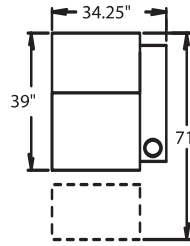

5200 RF ARM RECLINER
5201 RF ARM POWER RECLINE