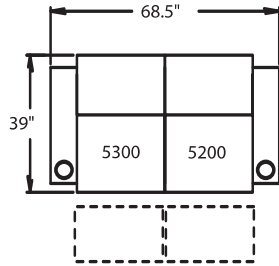

STRAIGHT

3900 - Straight Arm RF/LF, WAW®, TM®, Rec
3901 - Straight Arm RF/LF, WAW®, PR®, Rec
H. 44.5" W. 42" OD. 39"

5200 - Straight Arm RF, WAW®, TM®, Rec
5201 - Straight Arm RF, WAW®, PR®, Rec
H. 44.5" W. 34.25" OD. 39"

5300 - Straight Arm LF, WAW®, TM®, Rec
5301 - Straight Arm LF, WAW®, PR®, Rec
H. 44.5" W. 34.25" OD. 39"

5400 - Armless, WAW®, TM®, Rec
5401 - Armless, WAW®, PR®, Rec
H. 44.5" W. 26" OD. 39"

CURVED

5240 - LF Wedge Arm/RF Straight Arm, WAW®, TM®, Rec
5241 - LF Wedge Arm/RF Straight Arm, WAW®, PR®, Rec
H. 44.5" W. 48.5" OD. 39"

WAW® = Wallaway®
 TM® = TouchMotion®
 PR® = PowerRecline®
 REC = Recliner

44.5" BACK HEIGHT ON MOTION PIECES

3900 RECLINER
3901 POWER RECLINE

5300 LF ARM RECLINER
5301 LF ARM POWER RECLINE

5340 CONSOLE
5341 CONSOLE POWER RECLINE

5400 ARMLESS RECLINER
5401 ARMLESS POWER RECLINE

5440 CONSOLE
5441 CONSOLE POWER RECLINE

5200 RF ARM RECLINER
5201 RF ARM POWER RECLINE

5240 CONSOLE
5241 CONSOLE POWER RECLINE

BERKLINE
Authorized Dealer
www.AV-Outlet.com