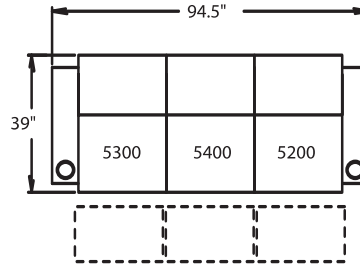

BERKLINE
Authorized Dealer
www.AV-Outlet.com