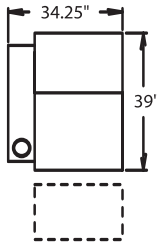

STRAIGHT

3900 - Straight Arm RF/LF, WAW®, TM®, Rec
3901 - Straight Arm RF/LF, WAW®, PR®, Rec
H. 44.5" W. 42" OD. 39"

5200 - Straight Arm RF, WAW®, TM®, Rec
5201 - Straight Arm RF, WAW®, PR®, Rec
H. 44.5" W. 34.25" OD. 39"

5300 - Straight Arm LF, WAW®, TM®, Rec
5301 - Straight Arm LF, WAW®, PR®, Rec
H. 44.5" W. 34.25" OD. 39"

5400 - Armless, WAW®, TM®, Rec
5401 - Armless, WAW®, PR®, Rec
H. 44.5" W. 26" OD. 39"

CURVED

5240 - LF Wedge Arm/RF Straight Arm, WAW®, TM®, Rec
5241 - LF Wedge Arm/RF Straight Arm, WAW®, PR®, Rec
H. 44.5" W. 48.5" OD. 39"

5340 - Wedge Arm RF/LF Straight Arm, WAW®, TM®, Rec
5341 - Wedge Arm RF/LF Straight Arm, WAW®, PR®, Rec
H. 44.5" W. 48.5" OD. 39"

5440 - Wedge Arm RF, WAW®, TM®, Rec
5441 - Wedge Arm RF, WAW®, PR®, Rec
H. 44.5" W. 40.75" OD. 39"

WAW® = Wallaway®
 TM® = TouchMotion®
 PR® = PowerRecline®
 REC = Recliner

44.5" BACK HEIGHT ON MOTION PIECES

3900 RECLINER
3901 POWER RECLINE

5300 LF ARM RECLINER
5301 LF ARM POWER RECLINE

5340 CONSOLE
5341 CONSOLE POWER RECLINE