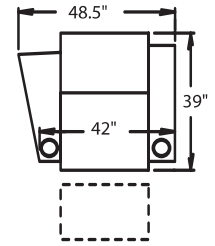

5240 CONSOLE
5241 CONSOLE POWER RECLINE