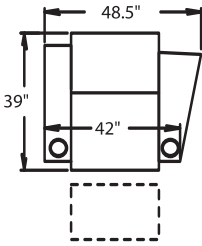

STRAIGHT

3900 - Straight Arm RF/LF, WAW®, TM®, Rec
3901 - Straight Arm RF/LF, WAW®, PR®, Rec
H. 44.5" W. 42" OD. 39"

5200 - Straight Arm RF, WAW®, TM®, Rec
5201 - Straight Arm RF, WAW®, PR®, Rec
H. 44.5" W. 34.25" OD. 39"

5300 - Straight Arm LF, WAW®, TM®, Rec
5301 - Straight Arm LF, WAW®, PR®, Rec
H. 44.5" W. 34.25" OD. 39"

5400 - Armless, WAW®, TM®, Rec
5401 - Armless, WAW®, PR®, Rec
H. 44.5" W. 26" OD. 39"

CURVED

5240 - LF Wedge Arm/RF Straight Arm, WAW®, TM®, Rec
5241 - LF Wedge Arm/RF Straight Arm, WAW®, PR®, Rec
H. 44.5" W. 48.5" OD. 39"

5340 - Wedge Arm RF/LF Straight Arm, WAW®, TM®, Rec
5341 - Wedge Arm RF/LF Straight Arm, WAW®, PR®, Rec
H. 44.5" W. 48.5" OD. 39"

5440 - Wedge Arm RF, WAW®, TM®, Rec
5441 - Wedge Arm RF, WAW®, PR®, Rec
H. 44.5" W. 40.75" OD. 39"

WAW® = Wallaway®
 TM® = TouchMotion®
 PR® = PowerRecline®
 REC = Recliner

44.5" BACK HEIGHT ON MOTION PIECES

3900 RECLINER
3901 POWER RECLINE

5300 LF ARM RECLINER
5301 LF ARM POWER RECLINE

5340 CONSOLE
5341 CONSOLE POWER RECLINE