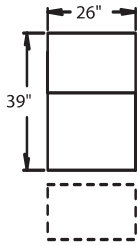

STRAIGHT

3900 - Straight Arm RF/LF, WAW®, TM®, Rec
3901 - Straight Arm RF/LF, WAW®, PR®, Rec
H. 44.5" W. 42" OD. 39"

5200 - Straight Arm RF, WAW®, TM®, Rec
5201 - Straight Arm RF, WAW®, PR®, Rec
H. 44.5" W. 34.25" OD. 39"

5300 - Straight Arm LF, WAW®, TM®, Rec
5301 - Straight Arm LF, WAW®, PR®, Rec
H. 44.5" W. 34.25" OD. 39"

5400 - Armless, WAW®, TM®, Rec
5401 - Armless, WAW®, PR®, Rec
H. 44.5" W. 26" OD. 39"

CURVED

5240 - LF Wedge Arm/RF Straight Arm, WAW®, TM®, Rec
5241 - LF Wedge Arm/RF Straight Arm, WAW®, PR®, Rec
H. 44.5" W. 48.5" OD. 39"

WAW® = Wallaway®
 TM® = TouchMotion®
 PR® = PowerRecline®
 REC = Recliner

44.5" BACK HEIGHT ON MOTION PIECES

3900 RECLINER
3901 POWER RECLINE

5300 LF ARM RECLINER
5301 LF ARM POWER RECLINE

5340 CONSOLE
5341 CONSOLE POWER RECLINE