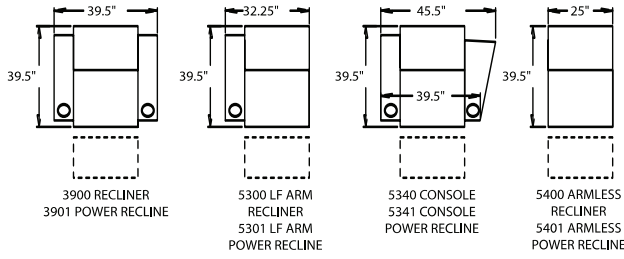

CURVED

- 5240** - LF Wedge Arm/RF Straight Arm, WAW®, TM®, Rec
- 5241** - LF Wedge Arm/RF Straight Arm, WAW®, PR®, Rec
H. 44.5" W. 45.5" SD. 22.5" OD. 39.5"
- 5340** - Wedge Arm RF/LF Straight Arm, WAW®, TM®, Rec
- 5341** - Wedge Arm RF/LF Straight Arm, WAW®, PR®, Rec
H. 44.5" W. 45.5" SD. 22.5" OD. 39.5"
- 5440** - Wedge Arm RF, WAW®, TM®, Rec
- 5441** - Wedge Arm RF, WAW®, PR®, Rec
H. 44.5" W. 38.5" SD. 22.5" OD. 39.5"

©2008 Berkline, LLC
Specifications accurate at time of printing.
Specifications are subject to change without notification.
Revised 4/08.

44.5" BACK HEIGHT

BERKLINE
Authorized Dealer
www.AV-Outlet.com