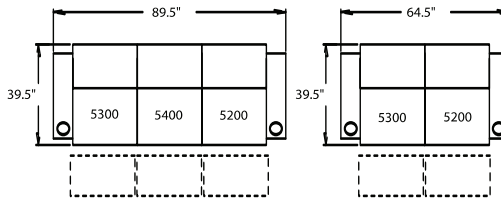

STRAIGHT

- 3900** - Straight Arm RF/LF, WAW®, TM®, Rec
- 3901** - Straight Arm RF/LF, WAW®, PR®, Rec
H. 44.5" W. 39.5" SD. 22.5" OD. 39.5"
- 5200** - Straight Arm RF, WAW®, TM®, Rec
- 5201** - Straight Arm RF, WAW®, PR®, Rec
H. 44.5" W. 32.25" SD. 22.5" OD. 39.5"
- 5300** - Straight Arm LF, WAW®, TM®, Rec
- 5301** - Straight Arm LF, WAW®, PR®, Rec
H. 44.5" W. 32.25" SD. 22.5" OD. 39.5"
- 5400** - Armless, WAW®, TM®, Rec
- 5401** - Armless, WAW®, PR®, Rec
H. 44.5" W. 25" SD. 22.5" OD. 39.5"
- 6700** - Armless, WAW®, TM®, Love Seat
- 6701** - Armless, WAW®, PR®, Love Seat
H. 44.5" W. 50" SD. 22.5" OD. 39.5"

CURVED

- 5240** - LF Wedge Arm/RF Straight Arm, WAW®, TM®, Rec
- 5241** - LF Wedge Arm/RF Straight Arm, WAW®, PR®, Rec
H. 44.5" W. 45.5" SD. 22.5" OD. 39.5"
- 5340** - Wedge Arm RF/LF Straight Arm, WAW®, TM®, Rec
- 5341** - Wedge Arm RF/LF Straight Arm, WAW®, PR®, Rec
H. 44.5" W. 45.5" SD. 22.5" OD. 39.5"
- 5440** - Wedge Arm RF, WAW®, TM®, Rec
- 5441** - Wedge Arm RF, WAW®, PR®, Rec
H. 44.5" W. 38.5" SD. 22.5" OD. 39.5"

©2008 Berkline, LLC
Specifications accurate at time of printing.
Specifications are subject to change without notification.
Revised 4/08.

44.5" BACK HEIGHT

BERKLINE
Authorized Dealer
www.AV-Outlet.com