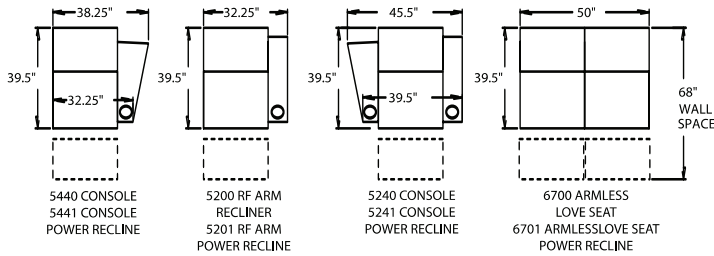

STRAIGHT

- 3900** - Straight Arm RF/LF, WAW®, TM®, Rec
- 3901** - Straight Arm RF/LF, WAW®, PR®, Rec
H. 44.5" W. 39.5" SD. 22.5" OD. 39.5"
- 5200** - Straight Arm RF, WAW®, TM®, Rec
- 5201** - Straight Arm RF, WAW®, PR®, Rec
H. 44.5" W. 32.25" SD. 22.5" OD. 39.5"
- 5300** - Straight Arm LF, WAW®, TM®, Rec
- 5301** - Straight Arm LF, WAW®, PR®, Rec
H. 44.5" W. 32.25" SD. 22.5" OD. 39.5"
- 5400** - Armless, WAW®, TM®, Rec
- 5401** - Armless, WAW®, PR®, Rec
H. 44.5" W. 25" SD. 22.5" OD. 39.5"
- 6700** - Armless, WAW®, TM®, Love Seat
- 6701** - Armless, WAW®, PR®, Love Seat
H. 44.5" W. 50" SD. 22.5" OD. 39.5"

©2008 Berkline, LLC
Specifications accurate at time of printing.
Specifications are subject to change without notification.
Revised 4/08.

44.5" BACK HEIGHT

BERKLINE
Authorized Dealer
www.AV-Outlet.com