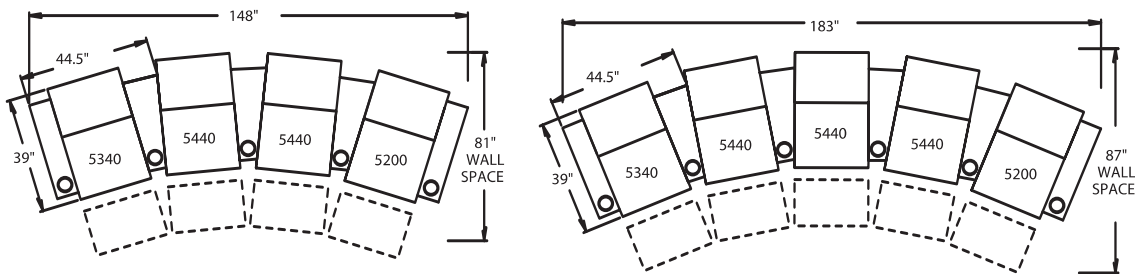

5200 - Straight Arm RF, WAW®, TM®, Rec
5201 - Straight Arm RF, WAW®, PR®, Rec
H. 41" W. 32.5" OD. 39"

5300 - Straight Arm LF, WAW®, TM®, Rec
5301 - Straight Arm LF, WAW®, PR®, Rec
H. 41" W. 32.5" OD. 39"

5400 - Armless, WAW®, TM®, Rec
5401 - Armless, WAW®, PR®, Rec
H. 41" W. 25" OD. 39"

CURVED

5240 - LF Wedge Arm/RF Straight Arm, WAW®, TM®, Rec
5241 - LF Wedge Arm/RF Straight Arm, WAW®, PR®, Rec
H. 41" W. 44.5" OD. 39"

WAW® = Wallaway®
 TM® = TouchMotion®
 PR® = PowerRecline®
 REC = Recliner

41" BACK HEIGHT ON MOTION PIECES

BERKLINE
 Authorized Dealer
www.AV-Outlet.com