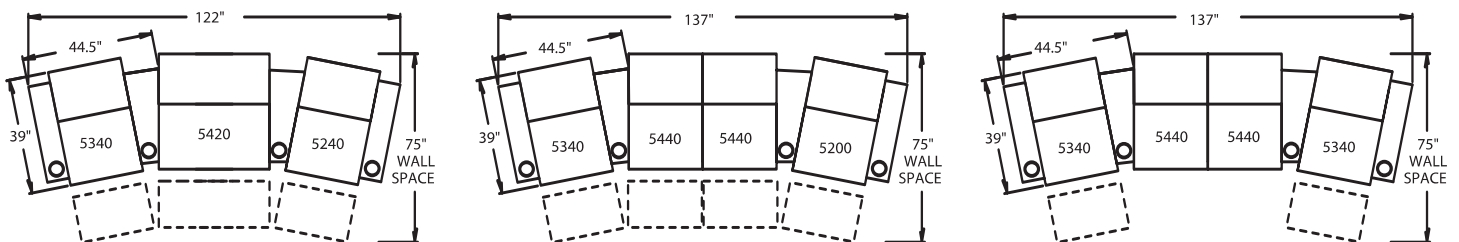

5200 - Straight Arm RF, WAW®, TM®, Rec
5201 - Straight Arm RF, WAW®, PR®, Rec
H. 41" W. 32.5" OD. 39"

5300 - Straight Arm LF, WAW®, TM®, Rec
5301 - Straight Arm LF, WAW®, PR®, Rec
H. 41" W. 32.5" OD. 39"

5400 - Armless, WAW®, TM®, Rec
5401 - Armless, WAW®, PR®, Rec
H. 41" W. 25" OD. 39"

CURVED

5240 - LF Wedge Arm/RF Straight Arm, WAW®, TM®, Rec
5241 - LF Wedge Arm/RF Straight Arm, WAW®, PR®, Rec
H. 41" W. 44.5" OD. 39"

WAW® = Wallaway®
 TM® = TouchMotion®
 PR® = PowerRecline®
 REC = Recliner

41" BACK HEIGHT ON MOTION PIECES

BERKLINE
 Authorized Dealer
www.AV-Outlet.com