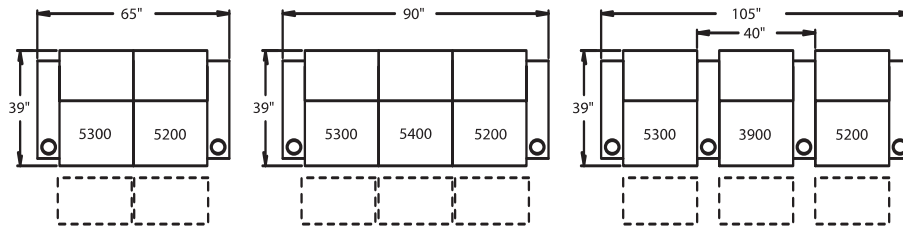

WAW® = Wallaway®
 TM® = TouchMotion®
 PR® = PowerRecline®
 REC = Recliner

41" BACK HEIGHT ON MOTION PIECES

BERKLINE
 Authorized Dealer
www.AV-Outlet.com