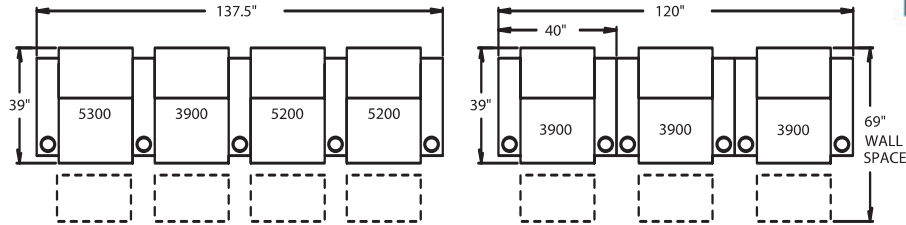

WAW® = Wallaway®
 TM® = TouchMotion®
 PR® = PowerRecline®
 REC = Recliner

41" BACK HEIGHT ON MOTION PIECES

BERKLINE
 Authorized Dealer
www.AV-Outlet.com