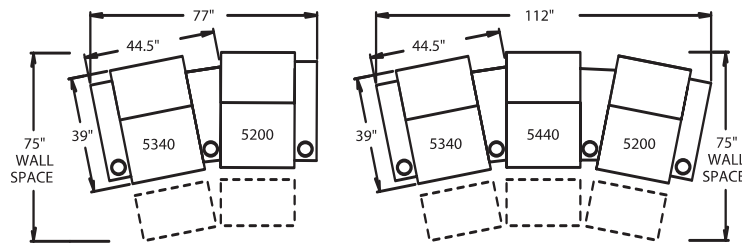

5200 - Straight Arm RF, WAW®, TM®, Rec
5201 - Straight Arm RF, WAW®, PR®, Rec
H. 41" W. 32.5" OD. 39"

5300 - Straight Arm LF, WAW®, TM®, Rec
5301 - Straight Arm LF, WAW®, PR®, Rec
H. 41" W. 32.5" OD. 39"

5400 - Armless, WAW®, TM®, Rec
5401 - Armless, WAW®, PR®, Rec
H. 41" W. 25" OD. 39"

CURVED

5240 - LF Wedge Arm/RF Straight Arm, WAW®, TM®, Rec
5241 - LF Wedge Arm/RF Straight Arm, WAW®, PR®, Rec
H. 41" W. 44.5" OD. 39"

WAW® = Wallaway®
 TM® = TouchMotion®
 PR® = PowerRecline®
 REC = Recliner

41" BACK HEIGHT ON MOTION PIECES

BERKLINE
 Authorized Dealer
www.AV-Outlet.com