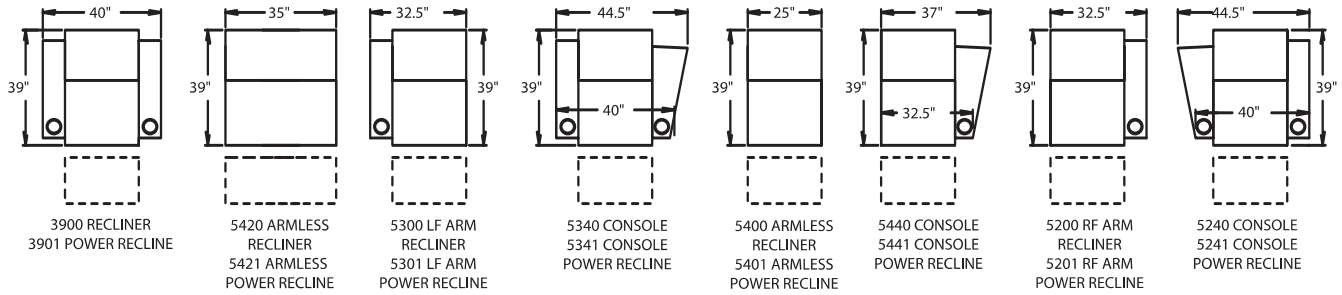

WAW® = Wallaway®
 TM® = TouchMotion®
 PR® = PowerRecline®
 REC = Recliner

41" BACK HEIGHT ON MOTION PIECES

BERKLINE
 Authorized Dealer
www.AV-Outlet.com