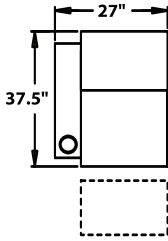

## STRAIGHT

**3900** - Straight Arm RF/LF, WAW®, TM®, Rec  
**3901** - Straight Arm RF/LF, WAW®, PR®, Rec  
**H. 38.5" W. 32.75" SD. 22.5 OD. 37.5"**

**5200** - Straight Arm RF, WAW®, TM®, Rec  
**5201** - Straight Arm RF, WAW®, PR®, Rec  
**H. 38.5" W. 27.75" SD. 22.5 OD. 37.5"**

**5300** - Straight Arm LF, WAW®, TM®, Rec  
**5301** - Straight Arm LF, WAW®, PR®, Rec  
**H. 38.5" W. 27.75" SD. 22.5 OD. 37.5"**

**5400** - Armless, WAW®, TM®, Rec  
**5401** - Armless, WAW®, PR®, Rec  
**H. 38.5" W. 30.75" SD. 22.5 OD. 37.5"**

## CURVED

**5240** - LF Wedge Arm/RF Straight Arm, WAW®, TM®, Rec  
**5241** - LF Wedge Arm/RF Straight Arm, WAW®, PR®, Rec  
**H. 38.5" W. 35.25" SD. 22.5 OD. 37.5"**

**5340** - Wedge Arm RF/LF Straight Arm, WAW®, TM®, Rec  
**5341** - Wedge Arm RF/LF Straight Arm, WAW®, PR®, Rec  
**H. 38.5" W. 35.25" SD. 22.5 OD. 37.5"**

WAW® = Wallaway®  
 TM® = TouchMotion®  
 PR® = PowerRecline®  
 REC = Recliner

38.5" BACK HEIGHT

**BERKLINE**  
 Authorized Dealer  
[www.AV-Outlet.com](http://www.AV-Outlet.com)

3900 RECLINER  
 3901 POWER RECLINE