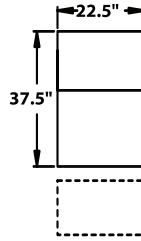

## STRAIGHT

**3900** - Straight Arm RF/LF, WAW®, TM®, Rec  
**3901** - Straight Arm RF/LF, WAW®, PR®, Rec  
**H. 38.5" W. 32.75" SD. 22.5 OD. 37.5"**

**5200** - Straight Arm RF, WAW®, TM®, Rec  
**5201** - Straight Arm RF, WAW®, PR®, Rec  
**H. 38.5" W. 27.75" SD. 22.5 OD. 37.5"**

**5300** - Straight Arm LF, WAW®, TM®, Rec  
**5301** - Straight Arm LF, WAW®, PR®, Rec  
**H. 38.5" W. 27.75" SD. 22.5 OD. 37.5"**

**5400** - Armless, WAW®, TM®, Rec  
**5401** - Armless, WAW®, PR®, Rec  
**H. 38.5" W. 30.75" SD. 22.5 OD. 37.5"**

WAW® = Wallaway®  
 TM® = TouchMotion®  
 PR® = PowerRecline®  
 REC = Recliner

38.5" BACK HEIGHT

**BERKLINE**  
 Authorized Dealer  
[www.AV-Outlet.com](http://www.AV-Outlet.com)

3900 RECLINER  
 3901 POWER RECLINE

5300 LF ARM  
 RECLINER  
 5301 LF ARM  
 POWER RECLINE

5340 CONSOLE  
 5341 CONSOLE  
 POWER RECLINE

5400 ARMLESS  
 RECLINER  
 5401 ARMLESS  
 POWER RECLINE

5440 CONSOLE  
 5441 CONSOLE  
 POWER RECLINE