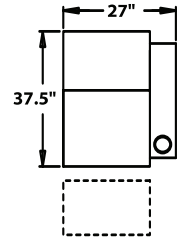

5200 RF ARM
RECLINER
5201 RF ARM
POWER RECLINE