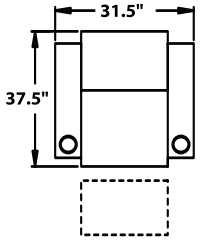

## STRAIGHT

**3900** - Straight Arm RF/LF, WAW®, TM®, Rec  
**3901** - Straight Arm RF/LF, WAW®, PR®, Rec  
**H. 38.5" W. 32.75" SD. 22.5 OD. 37.5"**

**5200** - Straight Arm RF, WAW®, TM®, Rec  
**5201** - Straight Arm RF, WAW®, PR®, Rec  
**H. 38.5" W. 27.75" SD. 22.5 OD. 37.5"**

**5300** - Straight Arm LF, WAW®, TM®, Rec  
**5301** - Straight Arm LF, WAW®, PR®, Rec  
**H. 38.5" W. 27.75" SD. 22.5 OD. 37.5"**

**5400** - Armless, WAW®, TM®, Rec  
**5401** - Armless, WAW®, PR®, Rec  
**H. 38.5" W. 30.75" SD. 22.5 OD. 37.5"**

## CURVED

**5240** - LF Wedge Arm/RF Straight Arm, WAW®, TM®, Rec  
**5241** - LF Wedge Arm/RF Straight Arm, WAW®, PR®, Rec  
**H. 38.5" W. 35.25" SD. 22.5 OD. 37.5"**

**5340** - Wedge Arm RF/LF Straight Arm, WAW®, TM®, Rec  
**5341** - Wedge Arm RF/LF Straight Arm, WAW®, PR®, Rec  
**H. 38.5" W. 35.25" SD. 22.5 OD. 37.5"**

WAW® = Wallaway®  
 TM® = TouchMotion®  
 PR® = PowerRecline®  
 REC = Recliner

38.5" BACK HEIGHT

**BERKLINE**  
 Authorized Dealer  
[www.AV-Outlet.com](http://www.AV-Outlet.com)

3900 RECLINER  
 3901 POWER RECLINE