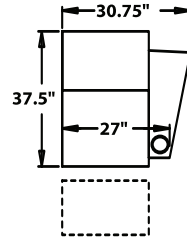

5400 ARMLESS
RECLINER
5401 ARMLESS
POWER RECLINE

5440 CONSOLE
5441 CONSOLE
POWER RECLINE