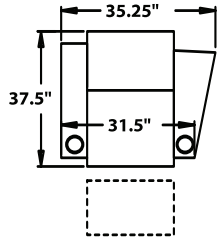

5340 CONSOLE
5341 CONSOLE
POWER RECLINE