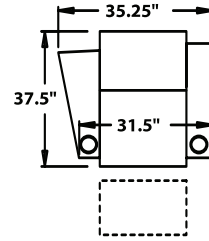

## STRAIGHT

**3900** - Straight Arm RF/LF, WAW®, TM®, Rec  
**3901** - Straight Arm RF/LF, WAW®, PR®, Rec  
**H. 38.5" W. 32.75" SD. 22.5 OD. 37.5"**

**5200** - Straight Arm RF, WAW®, TM®, Rec  
**5201** - Straight Arm RF, WAW®, PR®, Rec  
**H. 38.5" W. 27.75" SD. 22.5 OD. 37.5"**

**5300** - Straight Arm LF, WAW®, TM®, Rec  
**5301** - Straight Arm LF, WAW®, PR®, Rec  
**H. 38.5" W. 27.75" SD. 22.5 OD. 37.5"**

**5400** - Armless, WAW®, TM®, Rec  
**5401** - Armless, WAW®, PR®, Rec  
**H. 38.5" W. 30.75" SD. 22.5 OD. 37.5"**

WAW® = Wallaway®  
 TM® = TouchMotion®  
 PR® = PowerRecline®  
 REC = Recliner

38.5" BACK HEIGHT

**BERKLINE**  
 Authorized Dealer  
[www.AV-Outlet.com](http://www.AV-Outlet.com)

3900 RECLINER  
 3901 POWER RECLINE

5300 LF ARM  
 RECLINER  
 5301 LF ARM  
 POWER RECLINE

5340 CONSOLE  
 5341 CONSOLE  
 POWER RECLINE

5400 ARMLESS  
 RECLINER  
 5401 ARMLESS  
 POWER RECLINE

5440 CONSOLE  
 5441 CONSOLE  
 POWER RECLINE