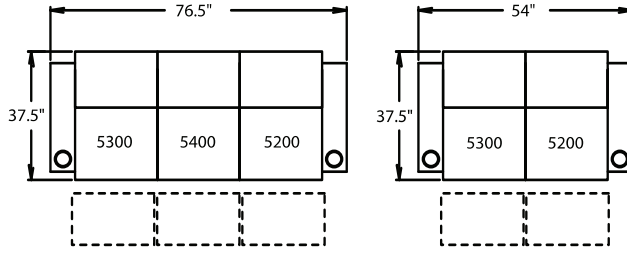

38.5" BACK HEIGHT