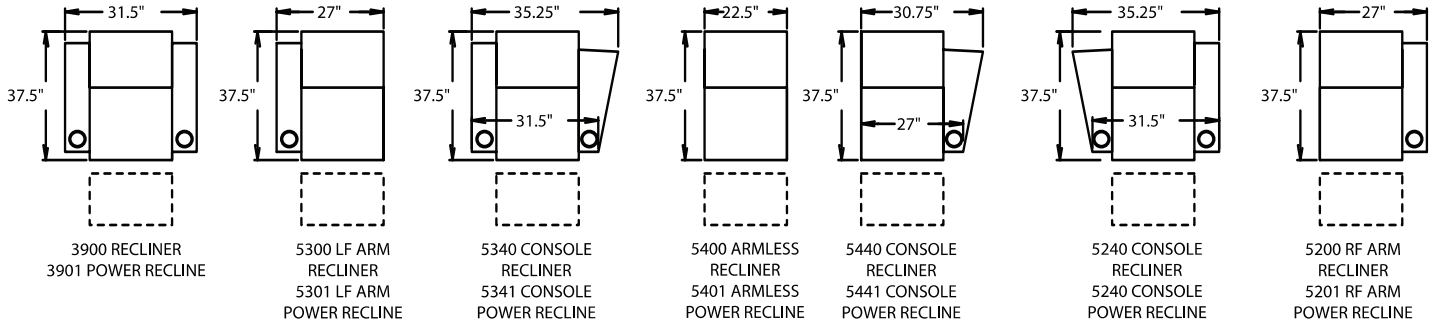

38.5" BACK HEIGHT