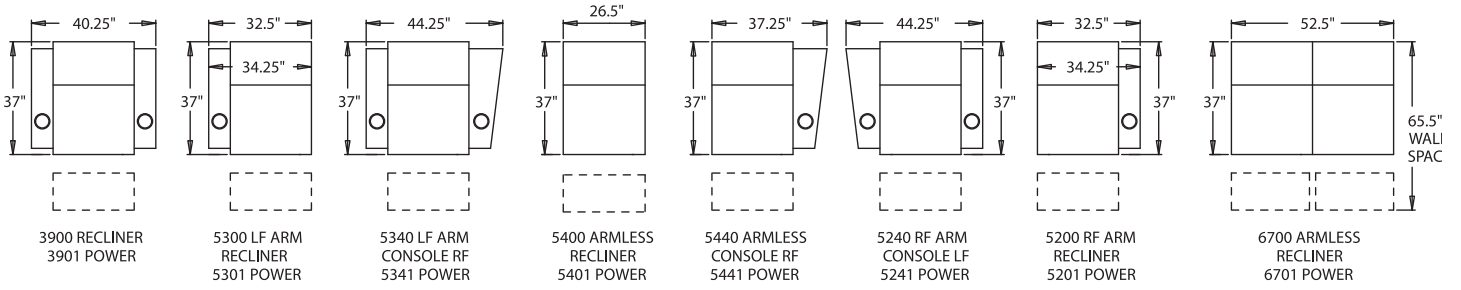

42" BACK HEIGHT