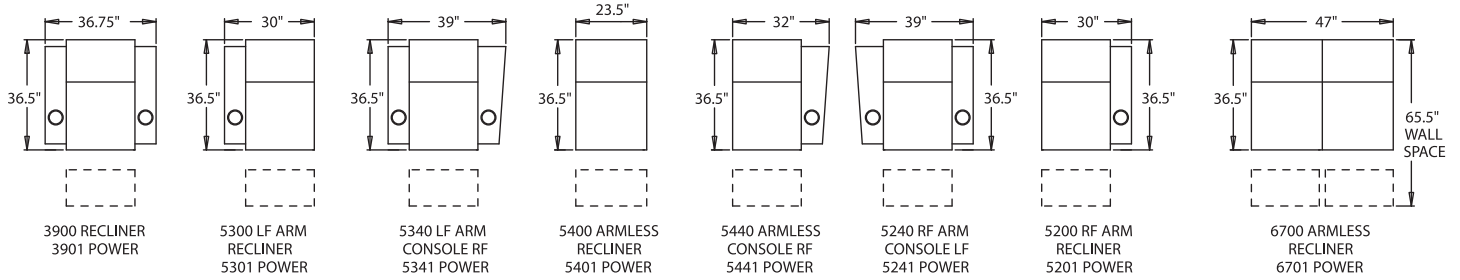

43.5" BACK HEIGHT