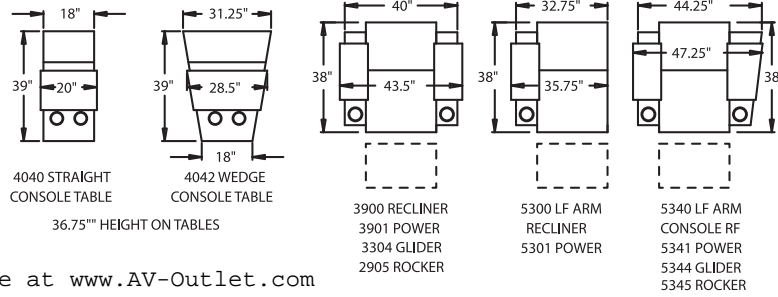

CURVED

- 5240** - LF Wedge Arm/RF Straight Arm, WAW®, TM®, Rec
- 5241** - LF Wedge Arm/RF Straight Arm, WAW®, PR®, Rec
H. 41" W. 47.25" OD. 38"
- 5340** - RF Wedge Arm/LF Straight Arm, WAW®, TM®, Rec
- 5341** - RF Wedge Arm/LF Straight Arm, WAW®, PR®, Rec
H. 41" W. 47.25" OD. 38"
- 5440** - RF Wedge Arm, WAW®, TM®, Rec
- 5441** - RF Wedge Arm, WAW®, PR®, Rec
H. 41" W. 38.5" OD. 38"
- 5244** - LF Wedge Arm/RF Straight Arm, WAW®, Glider, Rec
- 5245** - LF Wedge Arm/RF Straight Arm, WAW®, Rocker, Rec
H. 41" W. 44.25" OD. 38"
- 5344** - RF Wedge Arm/LF Straight Arm, WAW®, Glider, Rec
- 5345** - RF Wedge Arm/LF Straight Arm, WAW®, Rocker, Rec
H. 41" W. 44.25" OD. 38"
- 4042** - Wedge Storage Console w/Cupholders
H. 36.75" W. 31.25" OD. 39"

WAW® = Wallaway
TM® = Touch Motion
PR® = Power Recline
Rec = Recliner
LF = Left Facing
RF = Right Facing

Available in fabric, suede, vinyl, leather and LeatherPlus*.

*LeatherPlus combines leather and vinyl for value and comfort.

©2009 Berkline, LLC
 Specifications accurate at time of printing.
 Specifications are subject to change without notification.
 Revised 7/09.

41" BACK HEIGHT

Available at www.AV-Outlet.com