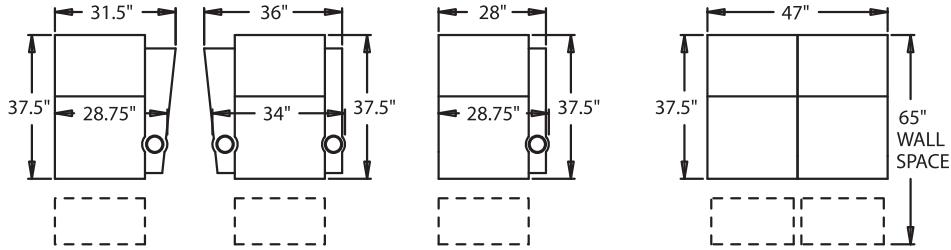

Available at www.AV-Outlet.com

5440 LF ARM
CONSOLE RF
5441 POWER

5240 RF ARM
CONSOLE LF
5241 POWER
5244 GLIDER
5245 ROCKER

5200 RF ARM
RECLINER
5201 RF ARM
POWER

6700 ARMLESS LOVE
6701 ARMLESS POWER