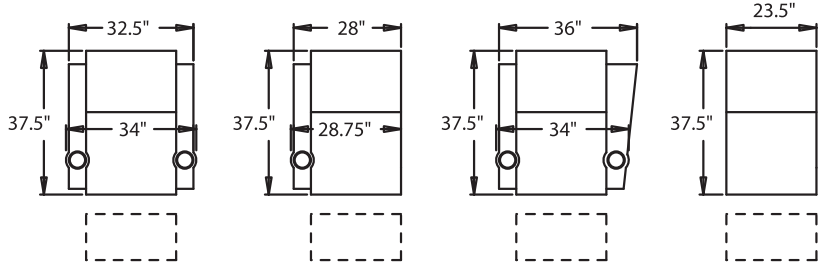

5300 LF ARM
RECLINER
5301 LF ARM
POWER

5340 LF ARM
CONSOLE RF
5341 POWER
5344 GLIDER
5345 ROCKER

5400 ARMLESS
RECLINER
5401 ARMLESS
POWER

41.5" BACK HEIGHT

3900 RECLINER
3901 POWER
3304 GLIDER
2905 ROCKER