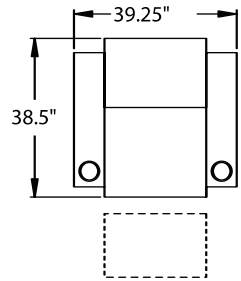

BERKLINE
Authorized Dealer
www.AV-Outlet.com

45013 GROUP
43" BACK HEIGHT ON ALL PIECES
OPTION K = BUTTKICKER
OPTION Y = LIGHTED CUPHOLDERS AND/OR AMBIENT BASE LIGHTING

3900 RECLINER
3901 POWER