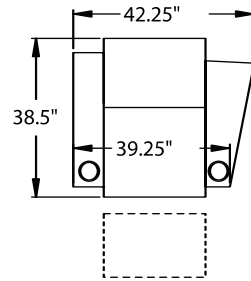

5340 LF ARM
CONSOLE RF
5341
POWER