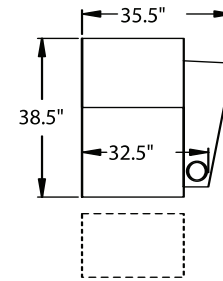

5441 - Armless/RF Console, WAW[®], PR[®], Rec

H. 43" W. 35.5" SD. 22.5" OD. 38.5"

BERKLINE[®]
Authorized Dealer

www.AV-Outlet.com

©2008 Berkline, LLC

Specifications are subject to change without notification.

3900 RECLINER
3901 POWER

5300 LF ARM
RECLINER
5301 LF ARM
POWER

5340 LF ARM
CONSOLE RF
5341
POWER

5400 ARMLESS
RECLINER
5401 ARMLESS
POWER

5440
CONSOLE RF
5441
POWER

5240 RF ARM
CONSOLE LF
5241
POWER

5200 RF ARM
RECLINER
5201 RF ARM
POWER