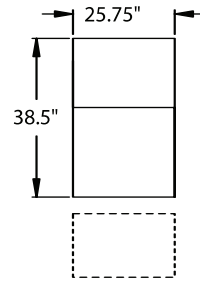

5400 ARMLESS
RECLINER
5401 ARMLESS
POWER