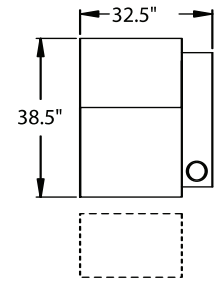

[Go to Schematic](#)

[Table of Contents](#)

Shown in 7002-29

3900 - 3-Way, WAW[®], TMII[®], Rec

3901 - 3-Way, WAW[®], PR[®], Rec

H. 43" W. 39.25" SD. 22.5" OD. 38.5"

5200 - RAF, WAW[®], TMII[®], Rec

5201 - RAF, WAW[®], PR[®], Rec

5441 - Armless/RF Console, WAW[®], PR[®], Rec

H. 43" W. 35.5" SD. 22.5" OD. 38.5"

BERKLINE[®]
Authorized Dealer

www.AV-Outlet.com

©2008 Berkline, LLC

Specifications are subject to change without notification.

3900 RECLINER
3901 POWER

5300 LF ARM
RECLINER
5301 LF ARM
POWER

5340 LF ARM
CONSOLE RF
5341
POWER

5400 ARMLESS
RECLINER
5401 ARMLESS
POWER

5440
CONSOLE RF
5441
POWER

5240 RF ARM
CONSOLE LF
5241
POWER

5200 RF ARM
RECLINER
5201 RF ARM
POWER