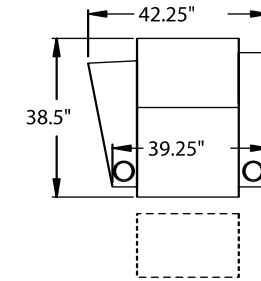

5441 - Armless/RF Console, WAW[®], PR[®], Rec

H. 43" W. 35.5" SD. 22.5" OD. 38.5"

BERKLINE[®]
Authorized Dealer

www.AV-Outlet.com

©2008 Berkline, LLC

Specifications are subject to change without notification.

3900 RECLINER
3901 POWER

5300 LF ARM
RECLINER
5301 LF ARM
POWER

5340 LF ARM
CONSOLE RF
5341
POWER

5400 ARMLESS
RECLINER
5401 ARMLESS
POWER

5440
CONSOLE RF
5441
POWER

5240 RF ARM
CONSOLE LF
5241
POWER

5200 RF ARM
RECLINER
5201 RF ARM
POWER