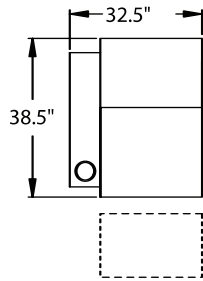

5300 LF ARM
RECLINER
5301 LF ARM
POWER