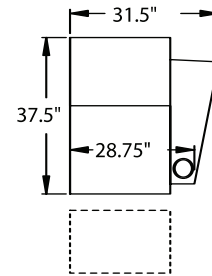

5440 CONSOLE LF
5441 POWER