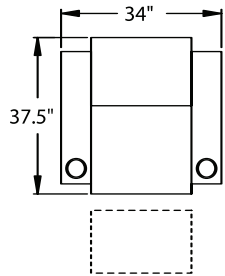

H. 41.5" W. 34" SD. 22" OD. 37.5"

5200 - RAF, WAW®, TMII®, Rec
5201 - RAF, WAW®, PR®, Rec
5300 - LAF, WAW®, TMII®, Rec
5301 - LAF, WAW®, PR®, Rec

H. 41.5" W. 28.75" SD. 22" OD. 37.5"

5240 - RAF/LF Console, WAW®, TMII®, Rec
5241 - RAF/LF Console, WAW®, PR®, Rec
5340 - LAF/RF Console, WAW®, TMII®, Rec
5341 - LAF/RF Console, WAW®, PR®, Rec

H. 41.5" W. 36.75" SD. 22" OD. 37.5"

5400 - Armless, WAW®, TMII®, Rec
5401 - Armless, WAW®, PR®, Rec

H. 41.5" W. 23.5" SD. 22" OD. 37.5"

5440 - Armless/RF Console, WAW®, TMII®, Rec
5441 - Armless/RF Console, WAW®, PR®, Rec

H. 41.5" W. 31.5" SD. 22" OD. 37.5"

BERKLINE
Authorized Dealer

www.AV-Outlet.com

Available in fabric, suede, vinyl, 100% genuine top grain leather or LeatherPlus.*

* LeatherPlus combines leather and vinyl for value and comfort.

TMII® = TouchMotionII®
WAW® = Wallaway®
PR® = PowerRecline®
Rec = Recliner

45004 GROUP
41.5" BACK HEIGHT ON ALL PIECES
OPTION G = LIGHTED CUPHOLDERS
OPTION J = BUTTKICKER MINI

3900 RECLINER
3901 POWER

5300 LF ARM RECLINER
5301 LF ARM POWER