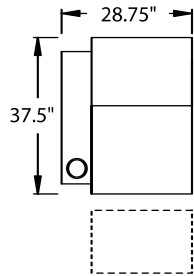

H. 41.5" W. 34" SD. 22" OD. 37.5"

5200 - RAF, WAW®, TMII®, Rec
5201 - RAF, WAW®, PR®, Rec
5300 - LAF, WAW®, TMII®, Rec
5301 - LAF, WAW®, PR®, Rec

H. 41.5" W. 28.75" SD. 22" OD. 37.5"

5240 - RAF/LF Console, WAW®, TMII®, Rec
5241 - RAF/LF Console, WAW®, PR®, Rec
5340 - LAF/RF Console, WAW®, TMII®, Rec
5341 - LAF/RF Console, WAW®, PR®, Rec

H. 41.5" W. 36.75" SD. 22" OD. 37.5"

5400 - Armless, WAW®, TMII®, Rec
5401 - Armless, WAW®, PR®, Rec

H. 41.5" W. 23.5" SD. 22" OD. 37.5"

5440 - Armless/RF Console, WAW®, TMII®, Rec
5441 - Armless/RF Console, WAW®, PR®, Rec

H. 41.5" W. 31.5" SD. 22" OD. 37.5"

BERKLINE
Authorized Dealer

www.AV-Outlet.com

Available in fabric, suede, vinyl, 100% genuine top grain leather or LeatherPlus.*

* LeatherPlus combines leather and vinyl for value and comfort.

TMII® = TouchMotionII®
WAW® = Wallaway®
PR® = PowerRecline®
Rec = Recliner

45004 GROUP
41.5" BACK HEIGHT ON ALL PIECES
OPTION G = LIGHTED CUPHOLDERS
OPTION J = BUTTKICKER MINI

3900 RECLINER
3901 POWER

5300 LF ARM RECLINER
5301 LF ARM POWER