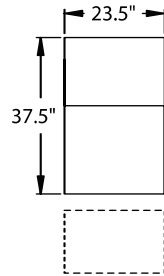

H. 41.5" W. 36.75" SD. 22" OD. 37.5"

5400 - Armless, WAW®, TMII®, Rec
5401 - Armless, WAW®, PR®, Rec

H. 41.5" W. 23.5" SD. 22" OD. 37.5"

5440 - Armless/RF Console, WAW®, TMII®, Rec
5441 - Armless/RF Console, WAW®, PR®, Rec

H. 41.5" W. 31.5" SD. 22" OD. 37.5"

BERKLINE
Authorized Dealer

www.AV-Outlet.com

Available in fabric, suede, vinyl, 100% genuine top grain leather or LeatherPlus.*

* LeatherPlus combines leather and vinyl for value and comfort.

TMII® = TouchMotionII®
WAW® = Wallaway®
PR® = PowerRecline®
Rec = Recliner

45004 GROUP
41.5" BACK HEIGHT ON ALL PIECES
OPTION G = LIGHTED CUPHOLDERS
OPTION J = BUTTKICKER MINI

3900 RECLINER
3901 POWER

5300 LF ARM RECLINER
5301 LF ARM POWER

5340 LF ARM CONSOLE RF
5341 POWER

5400 ARMLESS RECLINER
5401 ARMLESS POWER

5440 CONSOLE LF
5441 POWER

5240 LF ARM CONSOLE RF
5241 POWER

5200 RF ARM RECLINER
5201 RF ARM POWER