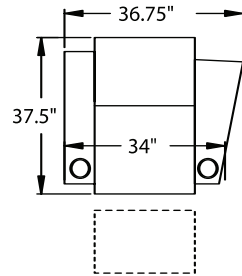

H. 41.5" W. 36.75" SD. 22" OD. 37.5"

5400 - Armless, WAW®, TMII®, Rec
5401 - Armless, WAW®, PR®, Rec

H. 41.5" W. 23.5" SD. 22" OD. 37.5"

5440 - Armless/RF Console, WAW®, TMII®, Rec
5441 - Armless/RF Console, WAW®, PR®, Rec

TMII® = TouchMotionII®
WAW® = Wallaway®
PR® = PowerRecline®
Rec = Recliner

45004 GROUP
41.5" BACK HEIGHT ON ALL PIECES
OPTION G = LIGHTED CUPHOLDERS
OPTION J = BUTTKICKER MINI

3900 RECLINER
3901 POWER

5300 LF ARM RECLINER
5301 LF ARM POWER