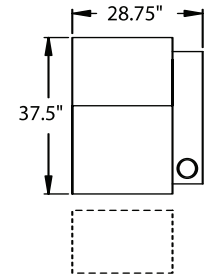

H. 41.5" W. 34" SD. 22" OD. 37.5"

5200 - RAF, WAW®, TMII®, Rec
5201 - RAF, WAW®, PR®, Rec
5300 - LAF, WAW®, TMII®, Rec
5301 - LAF, WAW®, PR®, Rec

H. 41.5" W. 28.75" SD. 22" OD. 37.5"

5240 - RAF/LF Console, WAW®, TMII®, Rec
5241 - RAF/LF Console, WAW®, PR®, Rec
5340 - LAF/RF Console, WAW®, TMII®, Rec
5341 - LAF/RF Console, WAW®, PR®, Rec

H. 41.5" W. 36.75" SD. 22" OD. 37.5"

5400 - Armless, WAW®, TMII®, Rec
5401 - Armless, WAW®, PR®, Rec

H. 41.5" W. 23.5" SD. 22" OD. 37.5"

5440 - Armless/RF Console, WAW®, TMII®, Rec
5441 - Armless/RF Console, WAW®, PR®, Rec

TMII® = TouchMotionII®
WAW® = Wallaway®
PR® = PowerRecline®
Rec = Recliner

45004 GROUP
41.5" BACK HEIGHT ON ALL PIECES
OPTION G = LIGHTED CUPHOLDERS
OPTION J = BUTTKICKER MINI

3900 RECLINER
3901 POWER

5300 LF ARM RECLINER
5301 LF ARM POWER

5340 LF ARM CONSOLE RF
5341 POWER

5400 ARMLESS RECLINER
5401 ARMLESS POWER

5440 CONSOLE LF
5441 POWER

5240 LF ARM CONSOLE RF
5241 POWER

5200 RF ARM RECLINER
5201 RF ARM POWER