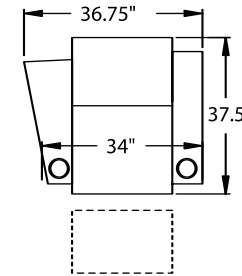

5240 LF ARM CONSOLE RF
5241 POWER